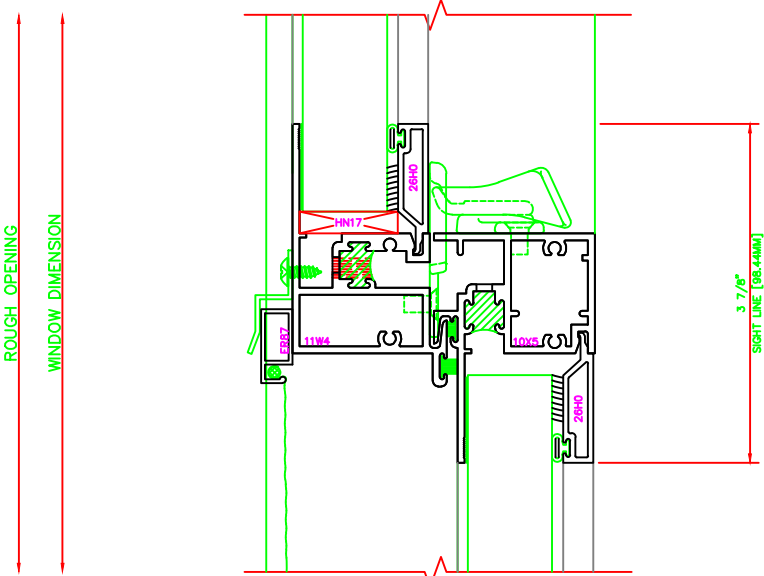

402	JAMB
	S-663 HUNG WINDOW 1" INSULATED LARGE MISSILE GLAZING

404	JAMB
	S-663 HUNG WINDOW 1" INSULATED LARGE MISSILE GLAZING

100	HEAD
	S-663 HUNG WINDOW 1" INSULATED LARGE MISSILE GLAZING

700	HORIZ MUNTIN
	S-663 HUNG WINDOW 1" INSULATED LARGE MISSILE GLAZING TOP (FIXED LITE)

500	MEETING RAIL
	S-663 HUNG WINDOW 1 3/16" INSULATED LARGE MISSILE GLAZING

200	SILL
	S-663 HUNG WINDOW 1" INSULATED LARGE MISSILE GLAZING