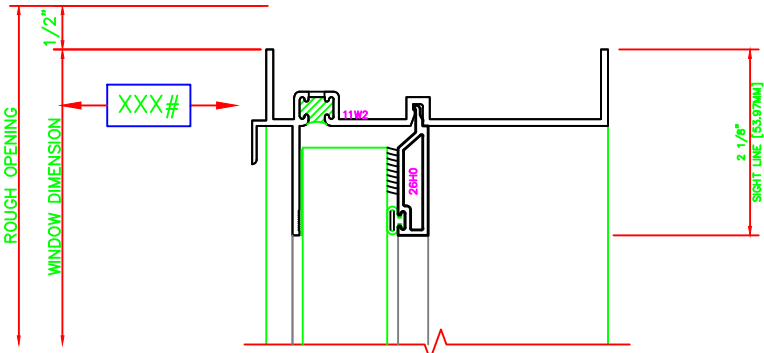

402	JAMB
	S-663 HUNG WINDOW 1" INSULATED LARGE MISSILE GLAZING

404	JAMB
	S-663 HUNG WINDOW 1" INSULATED LARGE MISSILE GLAZING

100	HEAD
	S-663 HUNG WINDOW 1" INSULATED LARGE MISSILE GLAZING

700	HORIZ MUNTIN
	S-663 HUNG WINDOW 1" INSULATED LARGE MISSILE GLAZING TOP (FIXED LITE)

500	MEETING RAIL
	S-663 HUNG WINDOW 1 3/16" INSULATED LARGE MISSILE GLAZING

200	SILL
	S-663 HUNG WINDOW 1" INSULATED LARGE MISSILE GLAZING