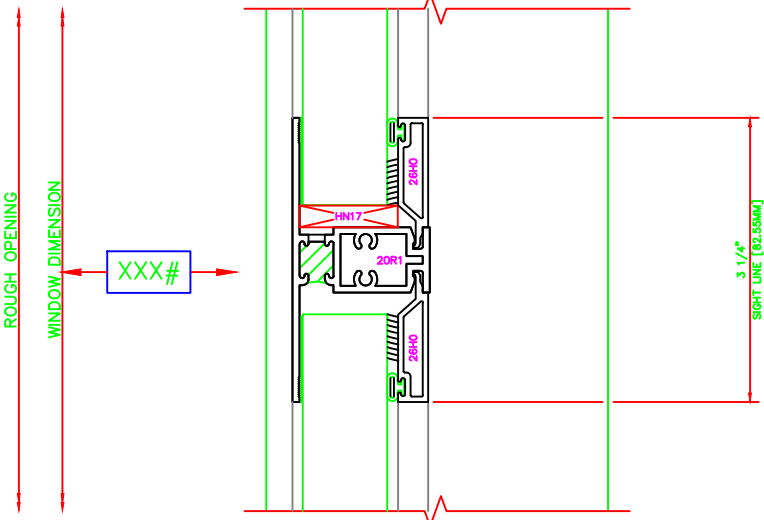

402	JAMB
	S-663 HUNG WINDOW 1" INSULATED LARGE MISSILE GLAZING

404	JAMB
	S-663 HUNG WINDOW 1" INSULATED LARGE MISSILE GLAZING

100	HEAD
	S-663 HUNG WINDOW 1" INSULATED LARGE MISSILE GLAZING

700	HORIZ MUNTIN
	S-663 HUNG WINDOW 1" INSULATED LARGE MISSILE GLAZING TOP (FIXED LITE)

500	MEETING RAIL
	S-663 HUNG WINDOW 1 3/16" INSULATED LARGE MISSILE GLAZING

200	SILL
	S-663 HUNG WINDOW 1" INSULATED LARGE MISSILE GLAZING