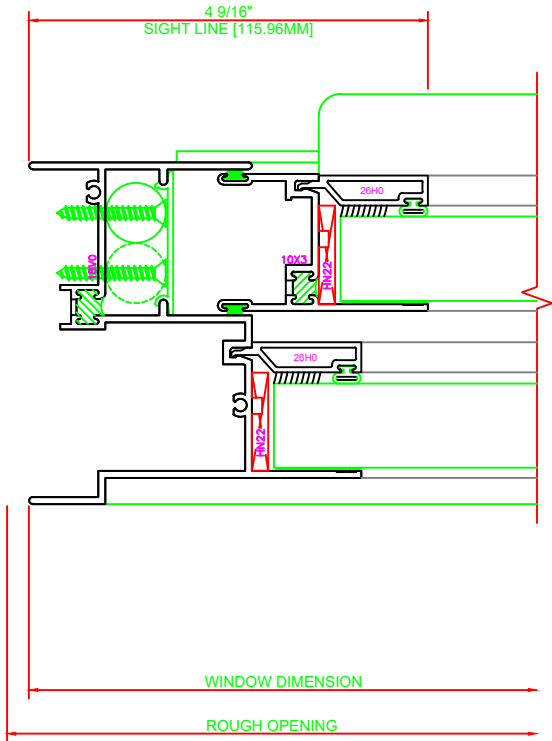

402	JAMB
	S-663 HUNG WINDOW 1" INSULATED LARGE MISSILE GLAZING

404	JAMB
	S-663 HUNG WINDOW 1" INSULATED LARGE MISSILE GLAZING

100	HEAD
	S-663 HUNG WINDOW 1" INSULATED LARGE MISSILE GLAZING

700	HORIZ MUNTIN
	S-663 HUNG WINDOW 1" INSULATED LARGE MISSILE GLAZING TOP (FIXED LITE)

500	MEETING RAIL
	S-663 HUNG WINDOW 1 3/16" INSULATED LARGE MISSILE GLAZING

200	SILL
	S-663 HUNG WINDOW 1" INSULATED LARGE MISSILE GLAZING