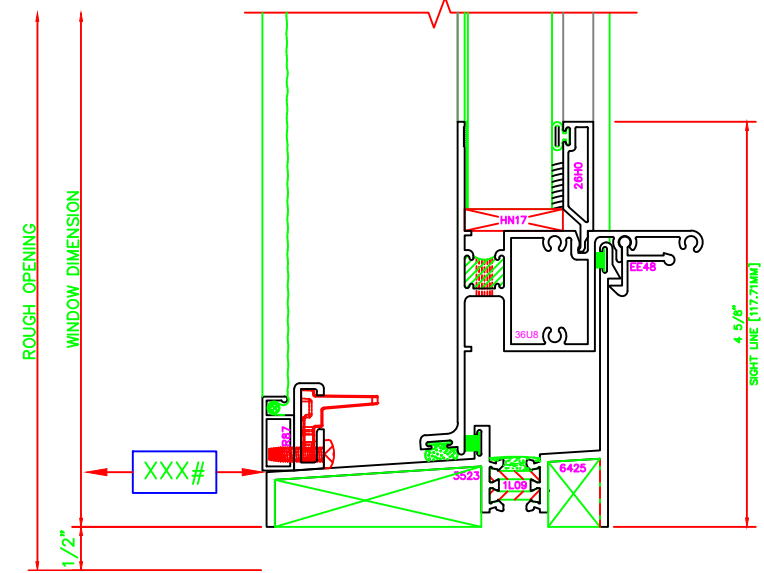

402	JAMB
	S-663 HUNG WINDOW 1" INSULATED LARGE MISSILE GLAZING

404	JAMB
	S-663 HUNG WINDOW 1" INSULATED LARGE MISSILE GLAZING

100	HEAD
	S-663 HUNG WINDOW 1" INSULATED LARGE MISSILE GLAZING

700	HORIZ MUNTIN
	S-663 HUNG WINDOW 1" INSULATED LARGE MISSILE GLAZING TOP (FIXED LITE)

500	MEETING RAIL
	S-663 HUNG WINDOW 1 3/16" INSULATED LARGE MISSILE GLAZING

200	SILL
	S-663 HUNG WINDOW 1" INSULATED LARGE MISSILE GLAZING